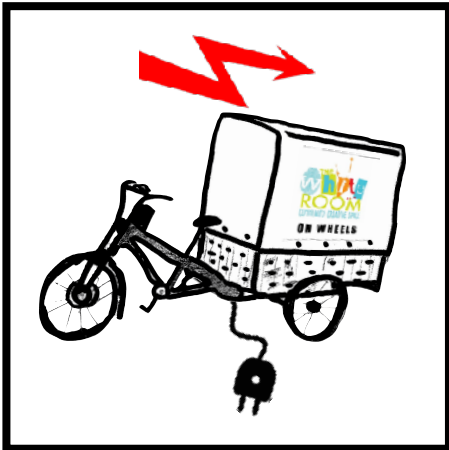

What is the White Room On Wheels?

It is an electric bike

That can carry lots of things to help people make art

And for people to show their art

We will share the bike with

Artists

Community groups

and anyone who wants to
make art