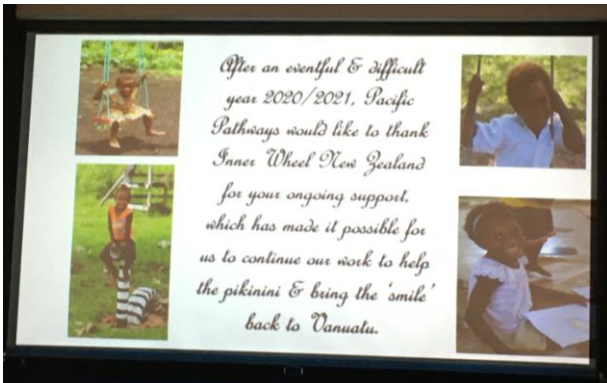

Murray explained how he managed to have all the homeless people housed during lockdown - no mean feat. He has great passion for the many disadvantaged people in Wellington and works tirelessly to improve their lives. Check out the website wellingtoncitymission.org.nz

Goods we donated to the Mission

ISO - KITS FOR KINDYS

Carolyn Crutch District ISO gave her report about the Kits for Kindys our District Project for 2020/2021. We received a huge thank you for all the gifts of toys, books, games etc which we sent to Vanuatu earlier this year.