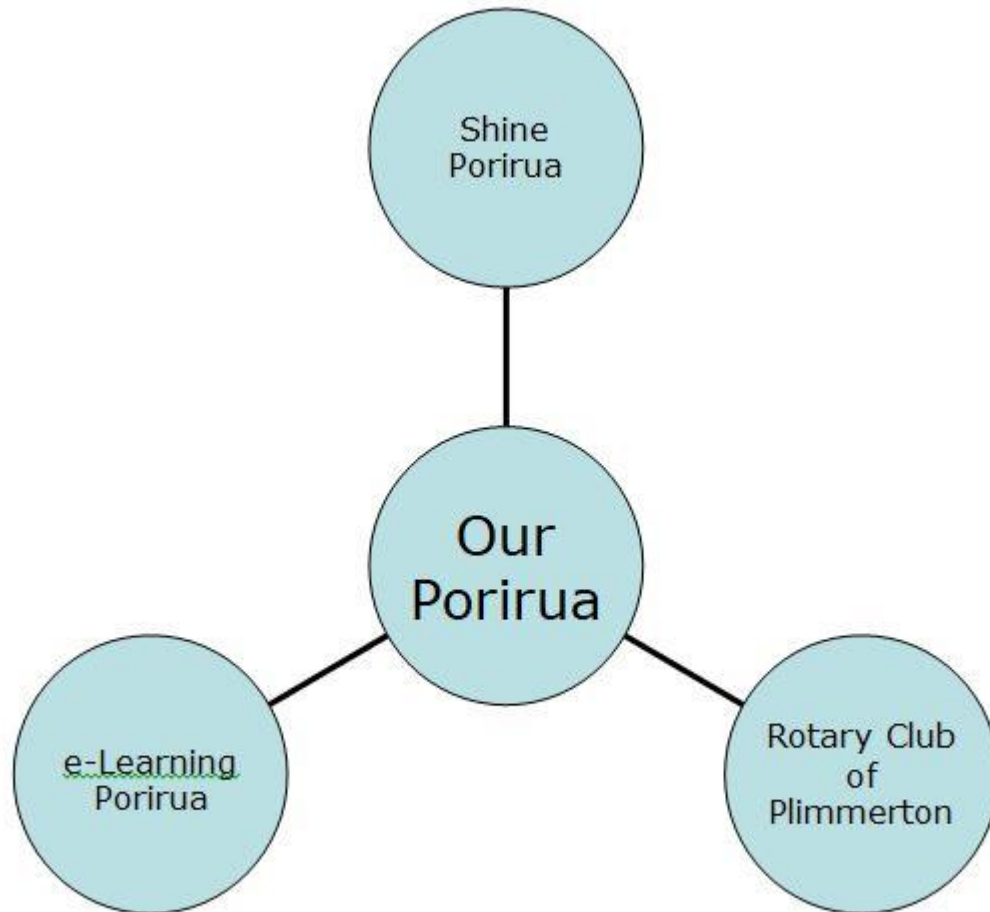

What is Our Porirua?

Who created it?

What value does it bring to

Plimmerton Rotary

and the Porirua Community?

ourporirua.com
voice of a proud community

Connected Communities

Communities and organisations are stronger when we share knowledge and ideas to collaborate, innovate and build something better.

**Rotary's next five-year Strategic Plan
calls on all of us to 'Expand our Reach'.**

**Continuing to promote our image and brand
is not going to expand our reach.**

**Websites like Our Porirua is in line with their thinking
about using old and new channels to integrate and
maximise our reach.**